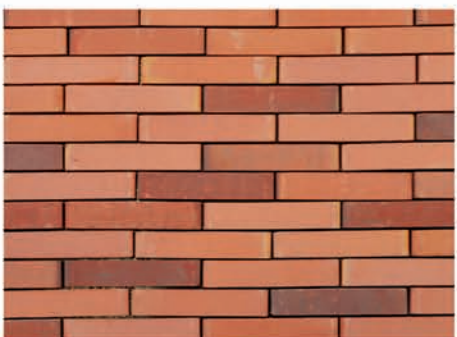

# KOTA BRICKS

**Kota Bricks Santa Fe**  
Size: 8x1x3/4"  
Qty per Sqm: 200 pcs

**Kota Bricks Solana**  
Size: 8x2x3/4"  
Qty per Sqm: 100 pcs

**Kota Bricks El Cerritos**  
Size: 8x4x3/4"  
Qty per Sqm: 50 pcs

# DECORATIVE CLAYSTONES

**WALL CLADDING 9X1X1"**  
168 PCS/SQM

**WALL CLADDING 9X2X1"**  
84 PCS/SQM

**WALL CLADDING 9X4X1"**  
42 PCS/SQM

**TEN HOLE**  
8.5X4X2"  
91 PCS/SQM

**PRESSED PAVER**  
9X4X2.5"  
43 PCS/SQM