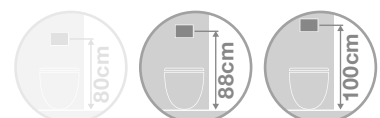

Altezza placca
Plate height